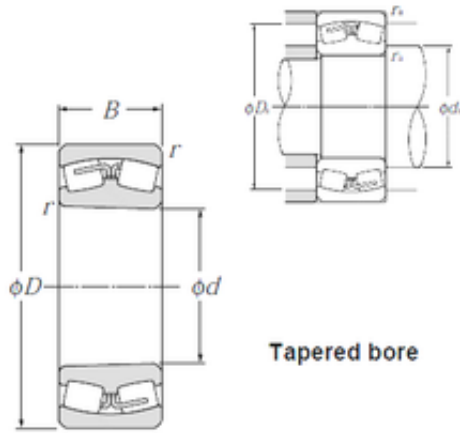

**23988K NTN Spherical Roller Bearings**

23988K Bearing 2D drawings and 3D CAD models

Bearing No. 23988K

Size	440x600x118 mm
Bore Diameter	440 mm
Outer Diameter	600 mm
Width	118 mm
d	440 mm
D	600 mm
B	118 mm
C	118 mm
r min.	4 mm
da min.	458 mm
Da max.	582 mm
ra max.	3 mm
Weight	98 Kg
Basic dynamic load rating (C)	2 030 kN
Basic static load rating (C0)	4 700 kN
(Grease) Lubrication Speed	500 r/min
(Oil) Lubrication Speed	650 r/min
Calculation factor (e)	0,18
Calculation factor (Y0)	3,58
Calculation factor (Y1)	3,66