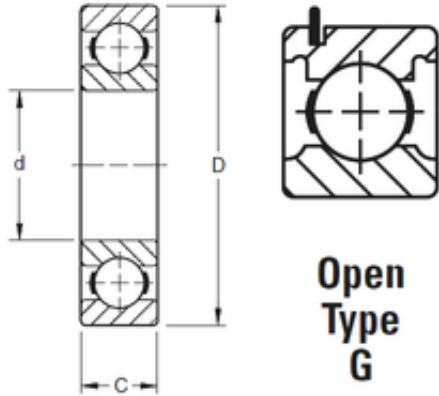

Shanghai Sunpace Machinery Co., Ltd.

25 mm x 52 mm x 15 mm TIMKEN 205KG Single Row Ball Bearings

Bearing No. 205KG

Size	25x52x15 mm
Bore Diameter	25 mm
Outer Diameter	52 mm
Width	15 mm
d	25 mm
D	52 mm
B	15 mm
C	15 mm
Weight	0,127 Kg
Basic dynamic load rating (C)	16 kN

205KG Bearing 2D drawings and 3D CAD models